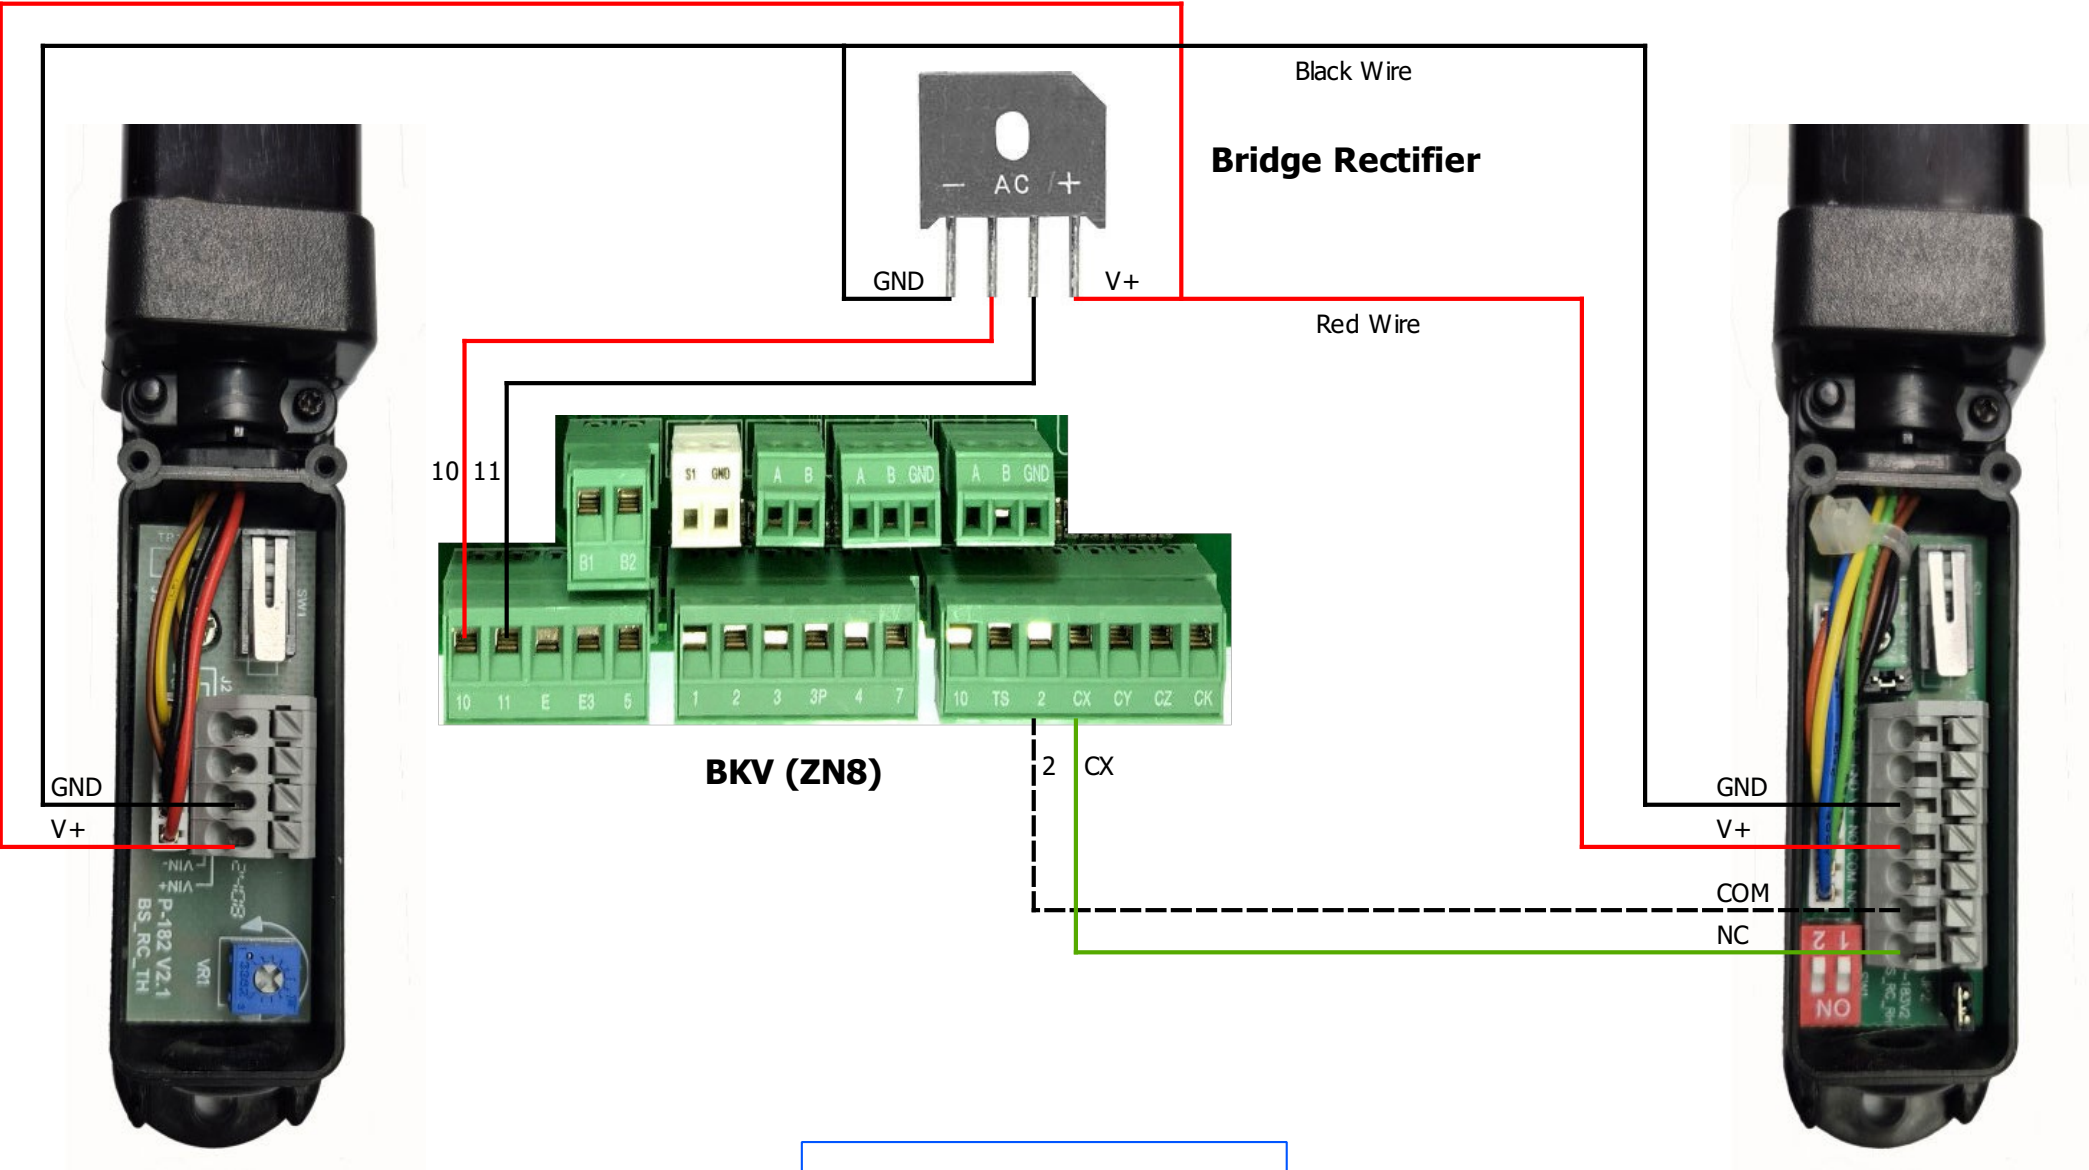

A
B
C
D
E
F
G
H

A
B
C
D
E
F
G
H

GND
V+

TX

Bridge Rectifier

Black Wire

Red Wire

10 11

BKV (ZN8)

2 CX

GND
V+
COM
NC

RX

Notes:
Use a 2 amp or Larger Bridge Rectifier