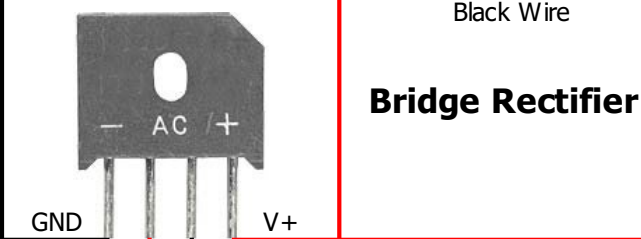

A
B
C
D
E
F
G
H

A
B
C
D
E
F
G
H

GND
V+

TX

Bridge Rectifier

Black Wire

Red Wire

10 11

BKV (ZN8)

2 CX

GND
V+
COM
NC

RX

Notes:
Use a 2 amp or Larger Bridge Rectifier