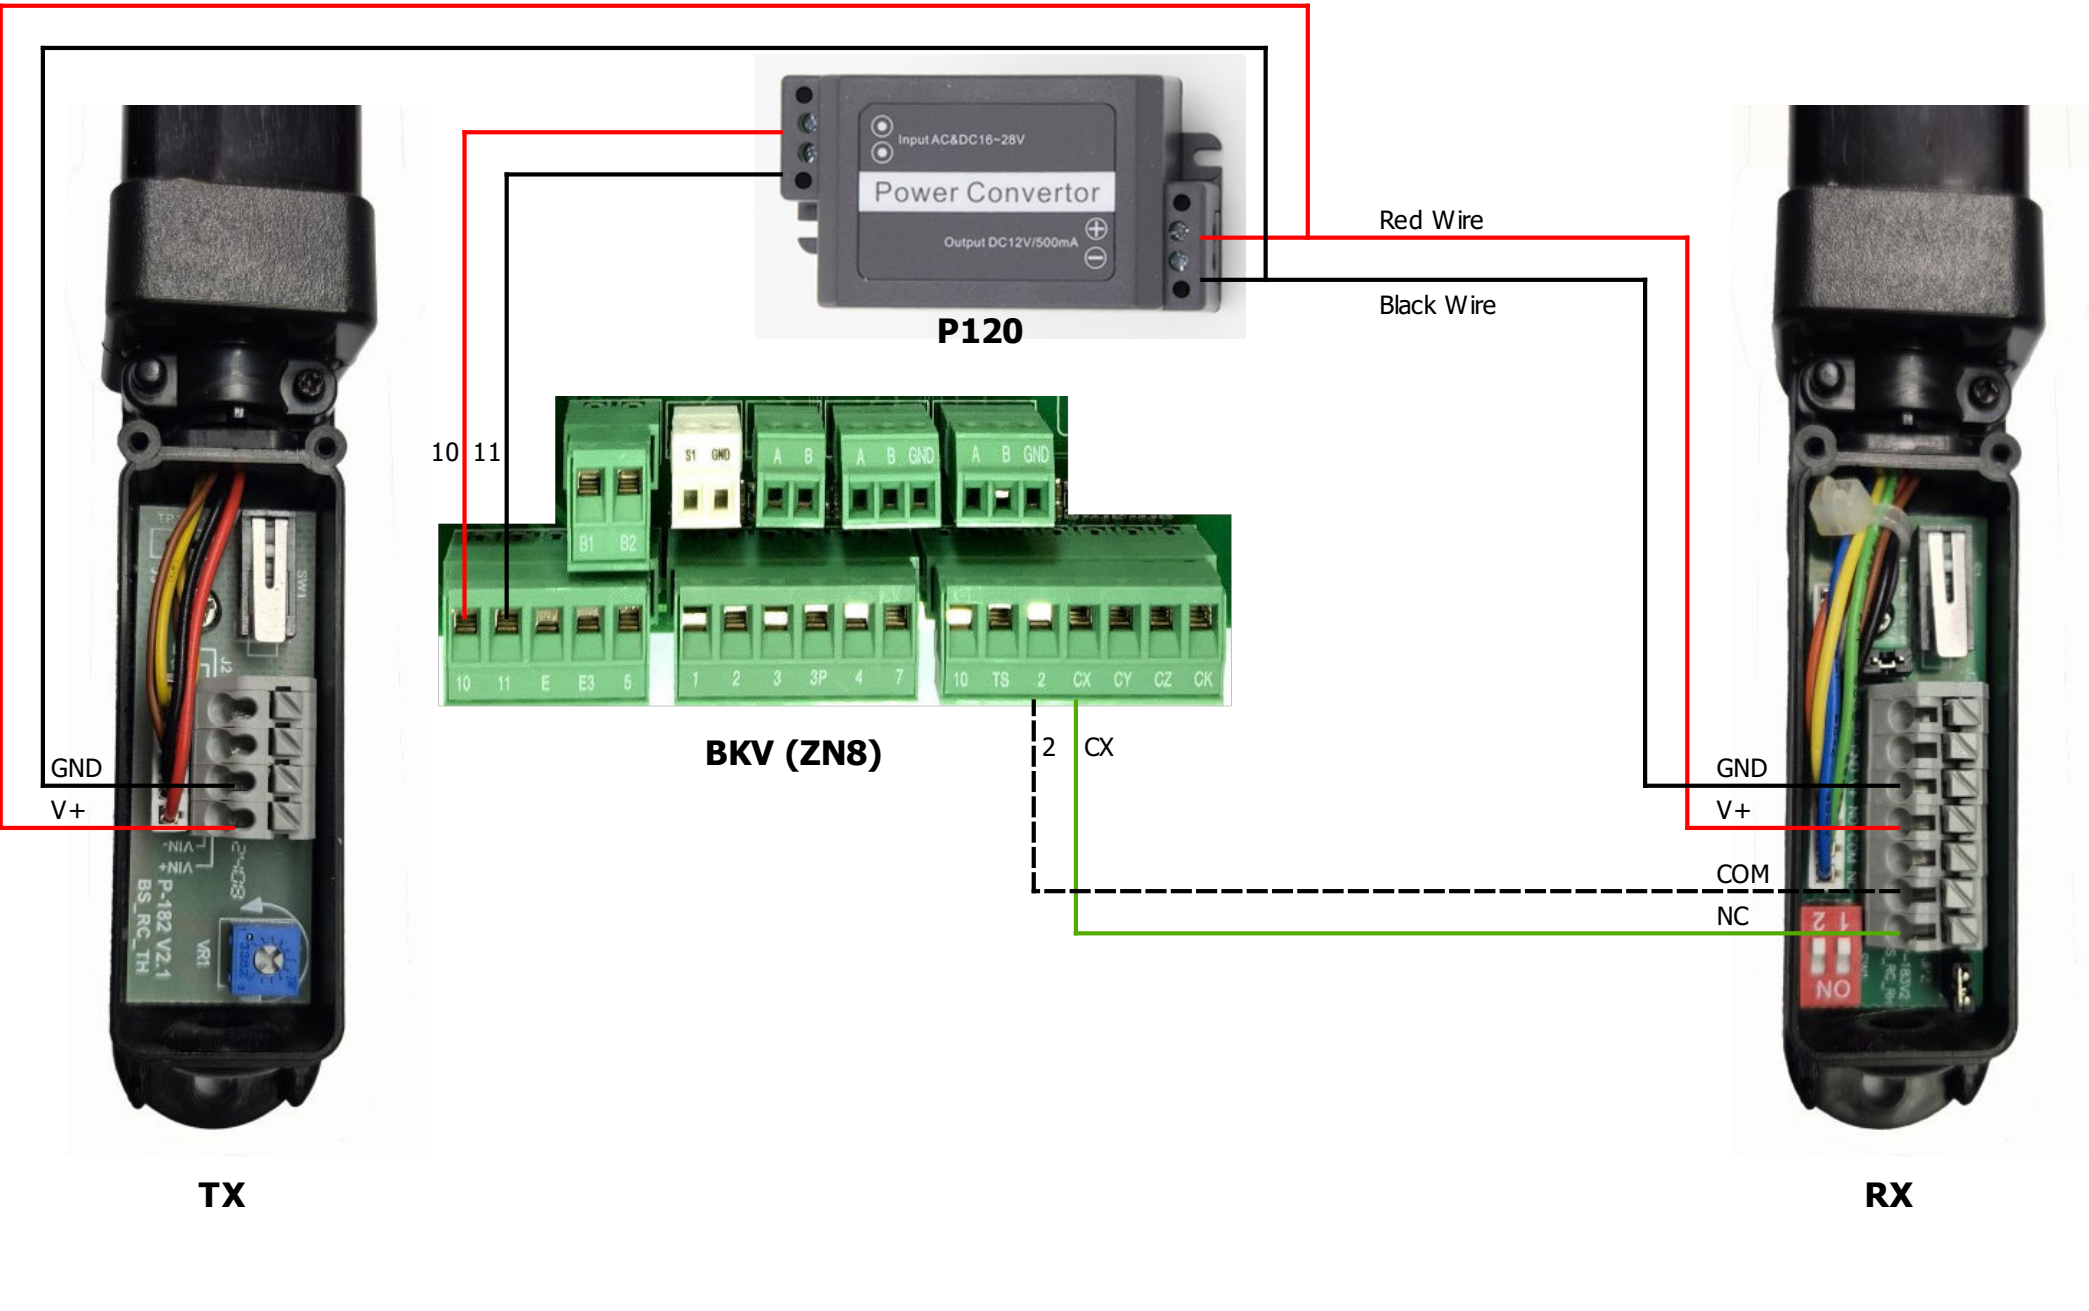

A
B
C
D
E
F
G
H

A
B
C
D
E
F
G
H

GND
V+

TX

Bridge Rectifier

Black Wire

Red Wire

10 11

BKV (ZN8)

2 CX

GND
V+
COM
NC

RX

Notes:
Use a 2 amp or Larger Bridge Rectifier