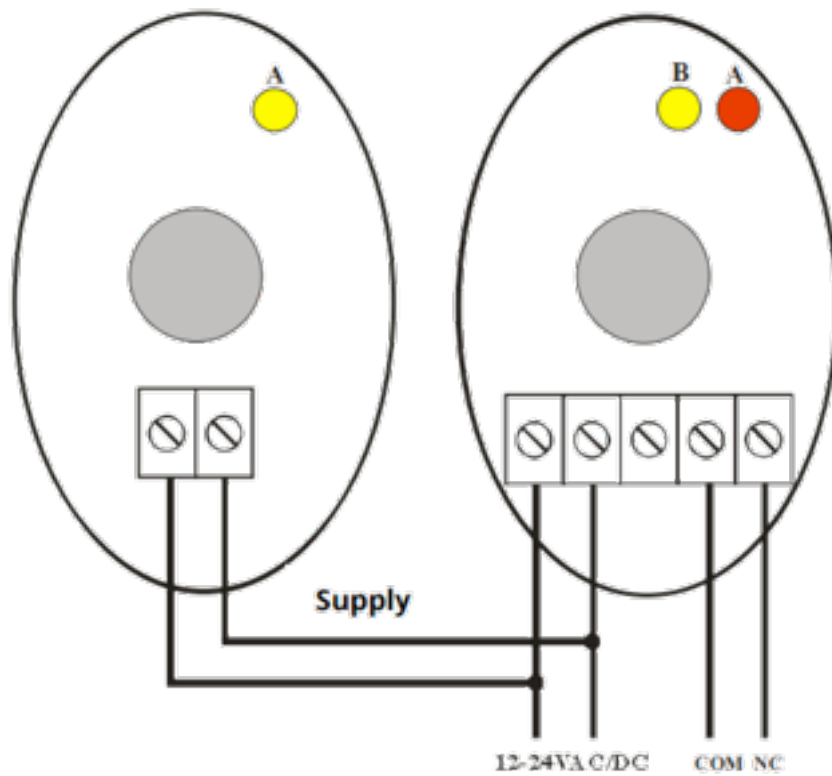

CONNECTION