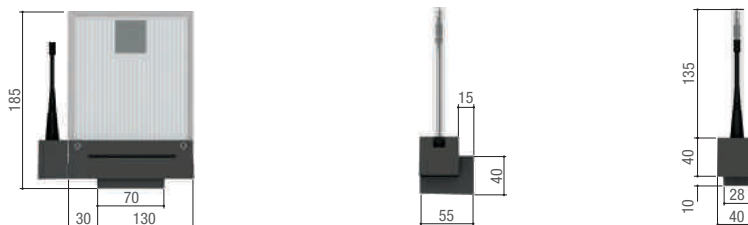

■ 230 V AC ■ 24 V AC DC

DIMENSIONS (MM)

KIARO

TECHNICAL CHARACTERISTICS

MODELS	KLED	KLED24
Protection rating (IP)	54	54
Power supply (V)	120 - 230 AC 50/60 Hz	24 V AC - DC
Power (W)	2 (230 V AC) 1 (120 V AC)	2
Operating temperature (°C)	-20 to +55	-20 to +55
Item	ABS - POLYCARBONATE	ABS - POLYCARBONATE