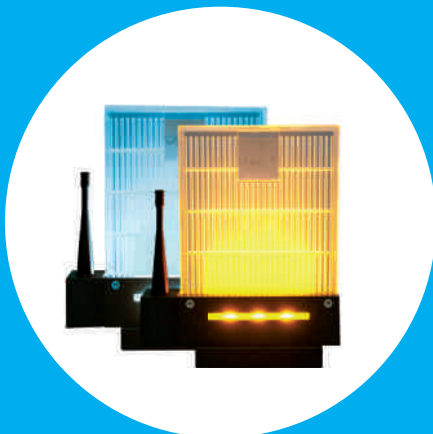

DADOO / KIARO

**FLASHING LIGHTS
FOR OPERATOR
SYSTEMS.**

230 V AC - 120 V AC
24 V AC - DC

CAME 

CAME.COM

FLASHING LIGHTS

CAME

An operator system cannot be said to be complete without a flashing light that warns when the gate or door is moving, to ensure maximum safety for users. CAME's offer meets all needs in terms of reliability, design, energy savings, and always in compliance with European Regulations.

DADOO

Formal elegance and technological innovation

With its innovative and particular design this flashing light features LED lighting technology for longer life and lower consumption. Compared to more traditional light bulbs, LED technology is longer lasting and cuts energy consumption to only 6 Watts. They can be wall-mounted thanks to a handy standard support. All of the models work with different voltage values: 230 V AC, 120 V AC, 24 V AC - DC.

FINISH AND LIGHTS

MODELS	DD-1KA	DD-1KB
LIGHT COLOUR	■ Amber	■ Blue
SUPPORT COLOUR	■ Charcoal	■ Charcoal

The Dadoo series lets you custom-choose the LED light color for your entry point. The available models are in charcoal grey with either amber or blue light.